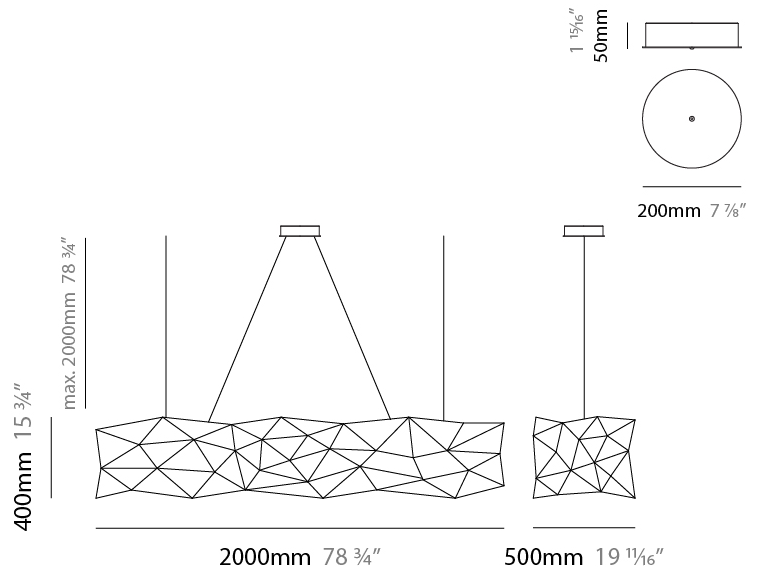

1. To build a product code in our configurator select the specify button on the base model # product page
2. To build a manual product code on this datasheet choose from the options listed below in blue font and add the suffix to the base model #

GENERAL

Series: Universe Abstract
Brand: Quasar
Division: Design
Mounting Type: Suspension
Mounting Location: Ceiling
Subcategory: Ambient

PHYSICAL

Shape: Abstract
Length (mm): 2000
Length (in): 78 ¾
Width (mm): 500
Width (in): 19 11/16
Height (mm): 400
Height (in): 15 ¾
Max. Overall Height (mm): 2000
Max. Overall Height (in): 78 ¾
Light Distribution: Omnidirectional
Weight (kg): 4.5
Weight (lbs): 9.9
[Fixture Finish: NIC / BRA / BBR](#)
Fixture Material: Metal
Upon Request: Custom Sizes

ELECTRICAL

Number of Lamps: 70
Lamp Type: LED Retrofit
Input Wattage (W): 23.1
Bulb Included: Bulb Included
Max. Wattage Per Lamp (W): 0.33
Lamp Base: E10
[Dimming: Non-Dimming / Phase Dimming (120vac Only)](#)
Driver Included: Yes
Driver Location: Integrated
Driver Type: Constant Voltage - 120/277Vac
Driver Class: Class 2
Input Voltage (V): 120 - 277
Output Voltage (V): 12
Lamp Voltage (V): 12
Upon Request: (Not included - see components) Integral: 0-10Vdc dimming

LED

[Color Temperature (°K): 2600 / 3000 / 3500](#)
Max. Delivered Lumen (lm): 1610 (2600K)
CRI: >90 CRI
Lamp Life (hrs): 50000

OPTICAL

RATINGS AND CERTIFICATIONS

Certified By: Certified for North American Standards
IP rating: IP20