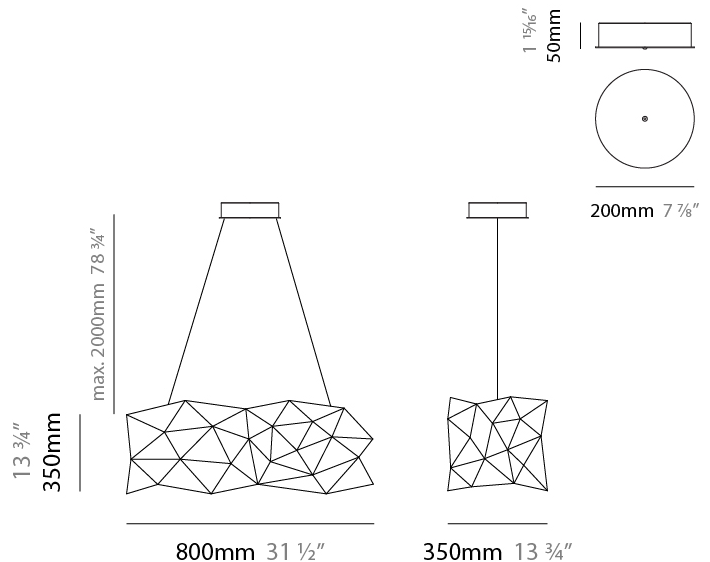

D101365-

base number   LED Dimming   Color Temperature   Finish Options

1. To build a product code in our configurator select the specify button on the base model # product page
2. To build a manual product code on this datasheet choose from the options listed below in blue font and add the suffix to the base model #

GENERAL

Series: Universe Abstract
Brand: Quasar
Division: Design
Mounting Type: Suspension
Mounting Location: Ceiling
Subcategory: Ambient

PHYSICAL

Shape: Abstract
Length (mm): 800
Length (in): 31 1/2
Width (mm): 350
Width (in): 13 3/4
Height (mm): 350
Height (in): 13 3/4
Max. Overall Height (mm): 2000
Max. Overall Height (in): 78 3/4
Light Distribution: Omnidirectional
Weight (kg): 4
Weight (lbs): 8.8
[Fixture Finish: NIC / BRA / BBR](#)
Fixture Material: Metal
Upon Request: Custom Sizes

ELECTRICAL

Number of Lamps: 35
Lamp Type: LED Retrofit
Input Wattage (W): 11.55
Bulb Included: Bulb Included
Max. Wattage Per Lamp (W): 0.3
Lamp Base: E10
[Dimming: Non-Dimming / Phase Dimming (120vac Only)](#)
Driver Included: Yes
Driver Location: Integrated
Driver Type: Constant Voltage - 120/277Vac
Driver Class: Class 2
Input Voltage (V): 120 - 277
Output Voltage (V): 12
Lamp Voltage (V): 12

LED

[Color Temperature (*K): 2600 / 3000 / 3500](#)
Max. Delivered Lumen (lm): 805 (2600K)
CRI: >90 CRI
Lamp Life (hrs): 50000

OPTICAL

RATINGS AND CERTIFICATIONS

Certified By: Certified for North American Standards
IP rating: IP20