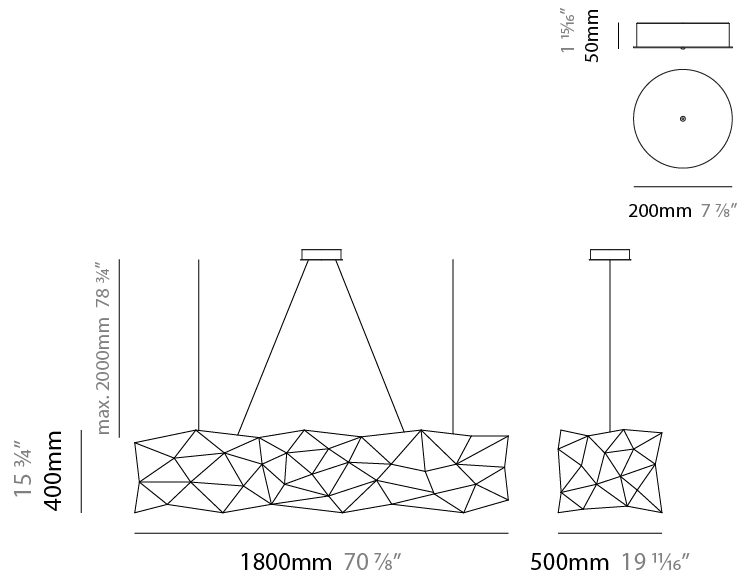

1. To build a product code in our configurator select the specify button on the base model # product page
2. To build a manual product code on this datasheet choose from the options listed below in blue font and add the suffix to the base model #

GENERAL

Series: Universe Abstract
Brand: Quasar
Division: Design
Mounting Type: Suspension
Mounting Location: Ceiling
Subcategory: Ambient

PHYSICAL

Shape: Abstract
Length (mm): 1800
Length (in): 70 ⁷/₈
Width (mm): 500
Width (in): 19 ¹¹/₁₆
Height (mm): 400
Height (in): 15 ³/₄
Max. Overall Height (mm): 2400
Max. Overall Height (in): 92 ¹/₂
Light Distribution: Omnidirectional
Fixture Finish: [NIC / BRA / BBR](#)
Fixture Material: Metal
Upon Request: Custom Sizes

ELECTRICAL

Number of Lamps: 60 + 1
Lamp Type: LED Retrofit
Input Wattage (W): 26.8
Bulb Included: Bulb Included
Max. Wattage Per Lamp (W): 0.33 + 7
Lamp Base: E10 + GU10
Dimming: [Non-Dimming / Phase Dimming (120vac Only)](#)
Driver Included: Yes
Driver Location: Integrated
Driver Type: Constant Voltage - 120/277Vac
Driver Class: Class 2
Input Voltage (V): 120 - 277
Output Voltage (V): 12
Lamp Voltage (V): 12
Upon Request: (Not included - see components) Integral: 0-10Vdc dimming

LED

Color Temperature (°K): [2600 / 3000 / 3500](#)
CRI: >90 CRI
Lamp Life (hrs): 50000

OPTICAL

RATINGS AND CERTIFICATIONS

Certified By: Certified for North American Standards
IP rating: IP20