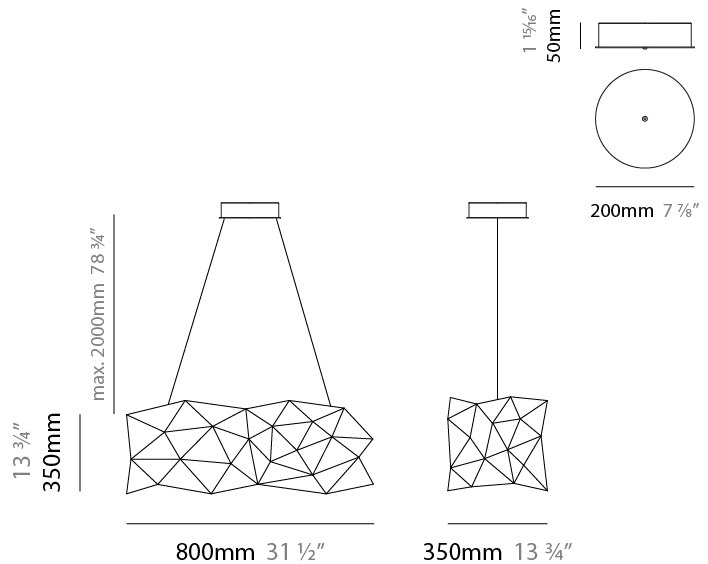

base number   LED Dimming   Color Temperature   Finish Options

1. To build a product code in our configurator select the specify button on the base model # product page
2. To build a manual product code on this datasheet choose from the options listed below in blue font and add the suffix to the base model #

GENERAL

Series: Universe Abstract
Brand: Quasar
Division: Design
Mounting Type: Suspension
Mounting Location: Ceiling
Subcategory: Ambient

PHYSICAL

Shape: Abstract
Length (mm): 800
Length (in): 31 1/2
Width (mm): 350
Width (in): 13 3/4
Height (mm): 350
Height (in): 13 3/4
Max. Overall Height (mm): 2000
Max. Overall Height (in): 78 3/4
Light Distribution: Omnidirectional
Fixture Finish: [NIC / BRA / BBR](#)
Fixture Material: Metal
Upon Request: Custom Sizes

ELECTRICAL

Number of Lamps: 35 + 1
Lamp Type: LED Retrofit
Input Wattage (W): 18.55
Bulb Included: Bulb Included
Max. Wattage Per Lamp (W): 0.33 + 7
Lamp Base: E10 + GU10
Dimming: [Non-Dimming / Phase Dimming (120vac Only)](#)
Driver Included: Yes
Driver Location: Integrated
Driver Type: Constant Voltage - 120/277Vac
Driver Class: Class 2
Input Voltage (V): 120 - 277
Output Voltage (V): 12
Lamp Voltage (V): 12
Upon Request: (Not included - see components) Integral: 0-10Vdc dimming

LED

Color Temperature (°K): [2600 / 3000 / 3500](#)
CRI: >90 CRI
Lamp Life (hrs): 50000

OPTICAL

RATINGS AND CERTIFICATIONS

Certified By: Certified for North American Standards
IP rating: IP20